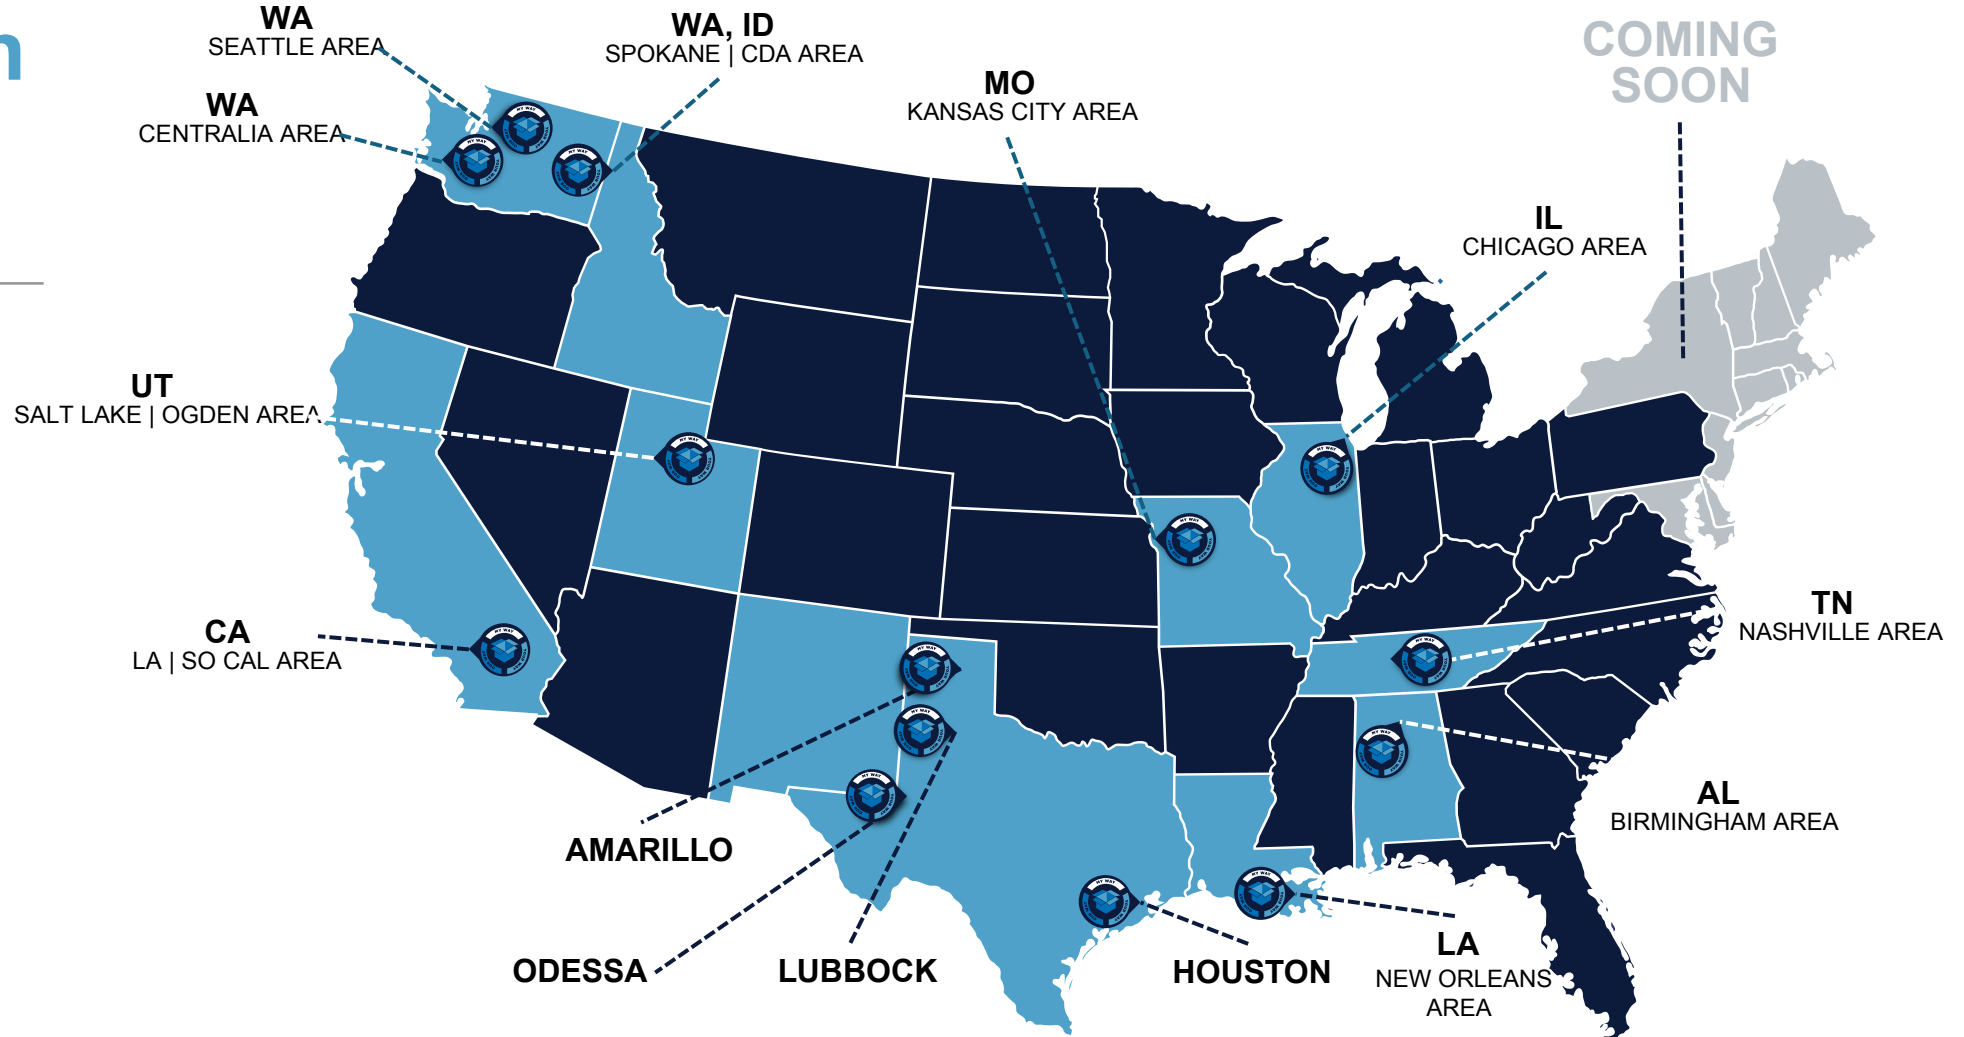

MYWAY3PL

Distribution Centers

NATIONAL COVERAGE

MAP KEY

-  DC States
-  Coverage States
-  No Coverage States
-  Grocery/Foods Svc DC's

MYWAY3PL
A GVH FAMILY OF COMPANIES